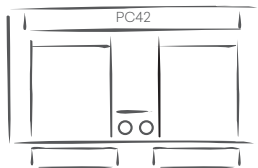

QUALITY IN MOTION
CLUB LEVEL®
 BY BASSETT®

3797 KENNETH

3797-P62G Motion Sofa w/Power • Shown in Gunmetal

3797-P0M Wallsaver Recliner w/Power Shown in Mist

SEATING OPTIONS

P62__
 Motion Sofa w/Power
 86W 42D 42H

PC42__
 Motion Loveseat w/Power
 & Console
 76W 42D 42H

P42__
 Motion Loveseat
 w/Power
 64W 42D 42H

P0__
 Wallsaver Recliner
 w/Power
 42W 42D 42H

FEATURES

- Power Headrest
- USB & USB-C Charging Ports
- Hidden Cupholders
(Console Loveseat Only)
- 400 LBS Weight Capacity
- Zero Gravity Full
Extension Mechanism